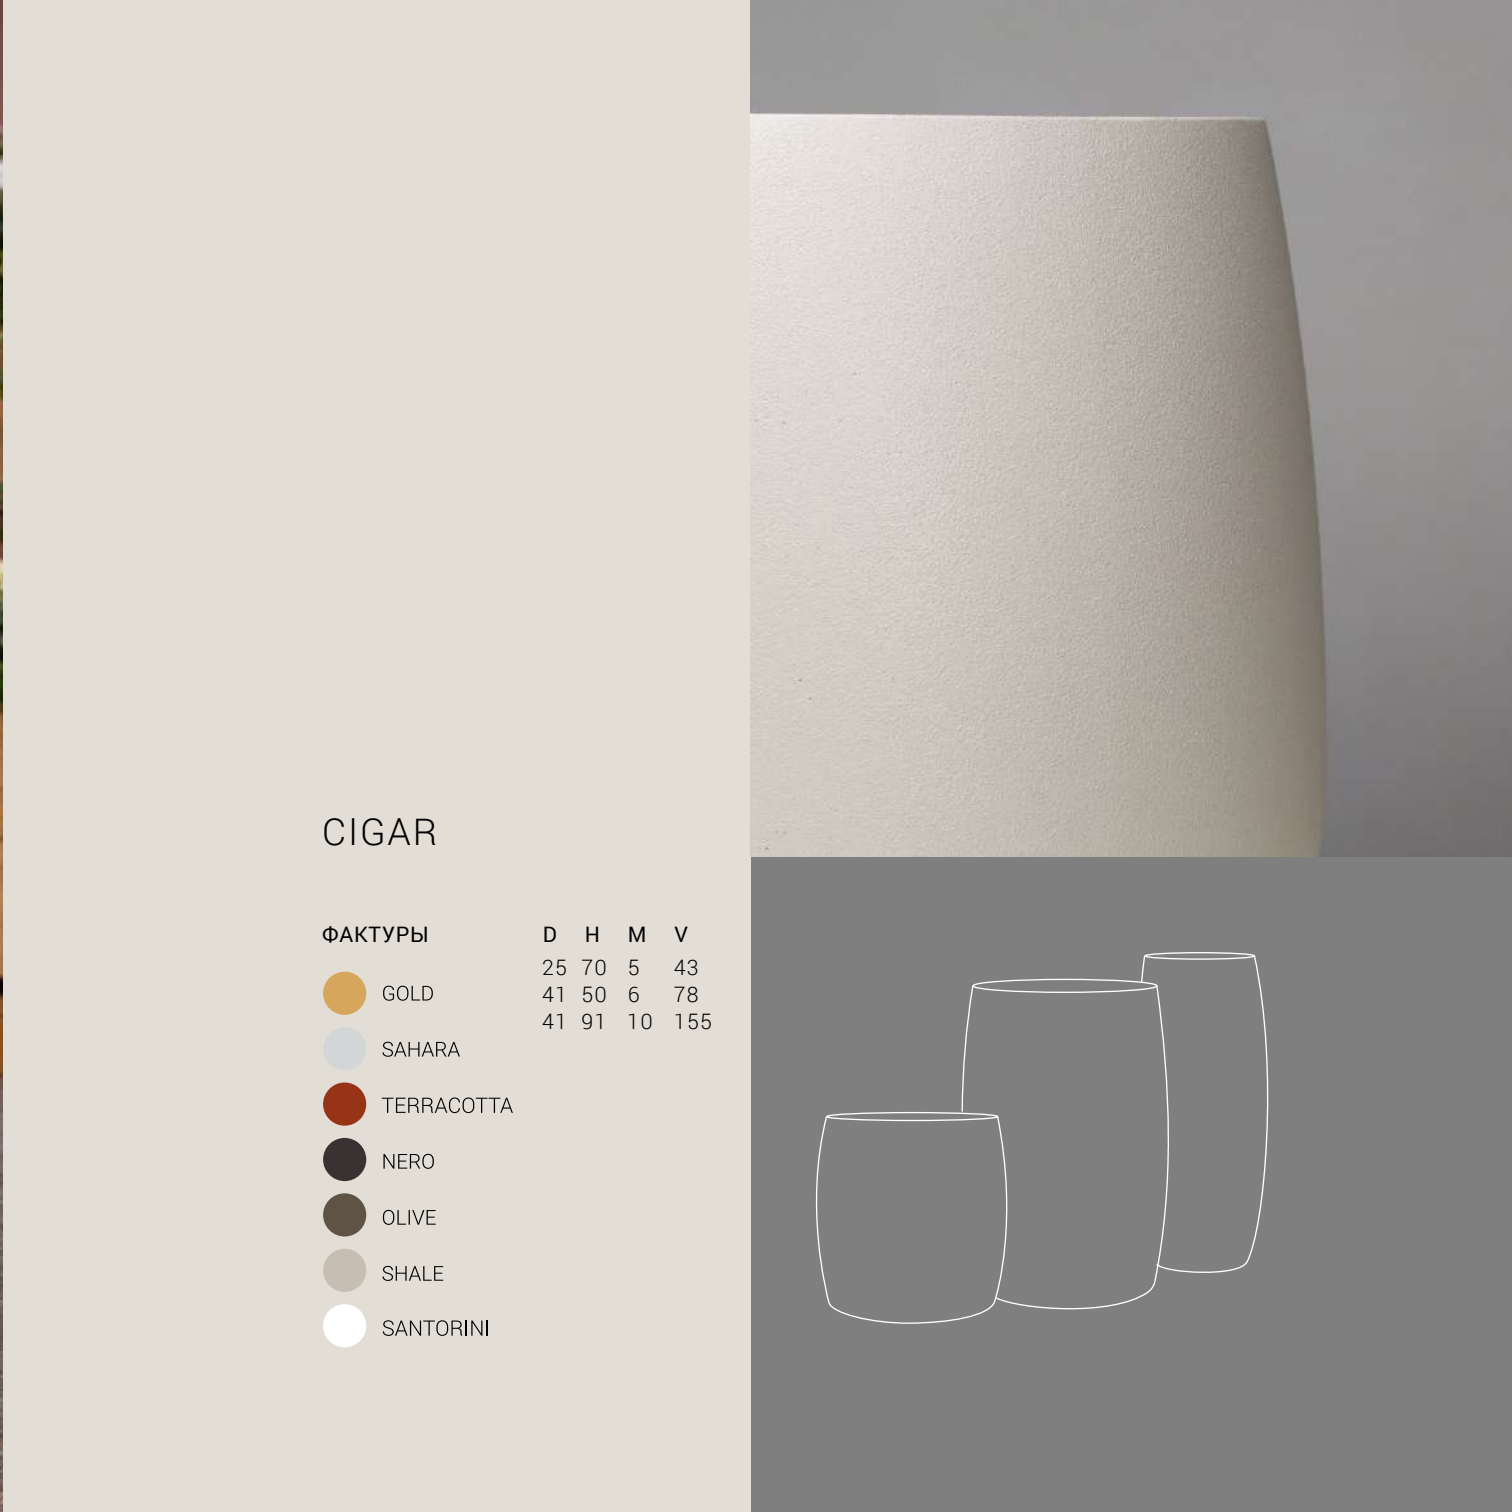

CIGAR

ФАКТУРЫ

D H M V
25 70 5 43
41 50 6 78
41 91 10 155

- GOLD
- SAHARA
- TERRACOTTA
- NERO
- OLIVE
- SHALE
- SANTORINI

COLONNA

ФАКТУРЫ

- GOLD
- SAHARA
- TERRACOTTA
- NERO
- OLIVE
- SHALE
- SANTORINI

L	W	H	M	V
20	20	120	5	27
30	30	90	8	80
40	40	80	12	128

CLASSIC COLONNA NERO