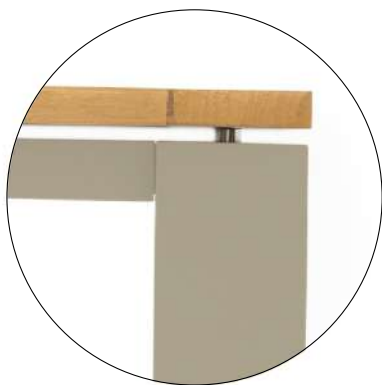

LAMP, ANTHRACITE
0213-72

LYON COLLECTION

LYON COLLECTION

Certified teak,
weather-resistant.

Lyon is a luxury table with a countertop. Classic colors mean that they match with many of our chairs, no matter what combination you prefer. Durable aluminum.