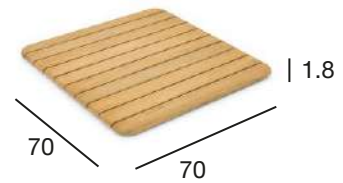

LUND COLLECTION

The teak top fits perfectly on top of the base frame. It can be positioned on the sides or even in the middle. It can also be placed on top of the small frame to form a coffee table.

LUND COLLECTION

LUND COLLECTION

Two elements are nicely kept together with plastic brackets!

LUND COLLECTION

LUND COLLECTION

OTTOMAN
0084-72

COFFEE TABLE
0084-0086-72

TEAK TOP
0086

GREY, ALUMINUM