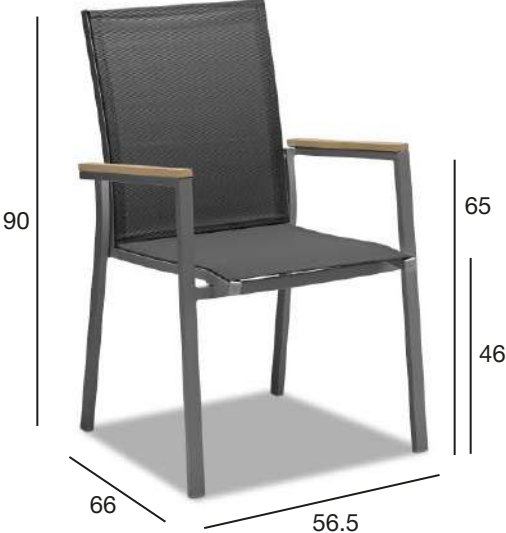

SATER COLLECTION

The Sater armchair is available with or without Teak slats on the armrests.

SATER COLLECTION

ARMCHAIR ROPE
0120-50-71

ARMCHAIR ROPE
0120-72-72

SKARA COLLECTION

SKARA COLLECTION

Rectangular Anthracite Frame