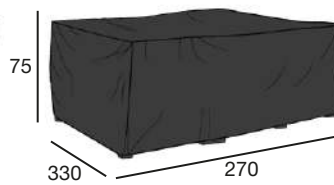

COVER
FURNITURE
1023-8