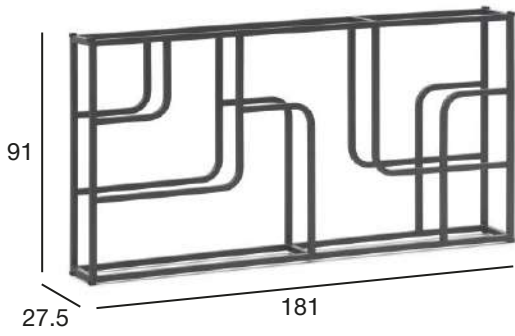

SATER COLLECTION

The Sater armchair is available with or without Teak slats on the armrests.

SATER COLLECTION

ARMCHAIR ROPE
0120-50-71

ARMCHAIR ROPE
0120-72-72

SKARA COLLECTION

SKARA COLLECTION

Rectangular Anthracite Frame