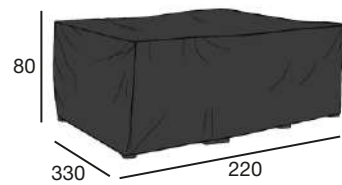

COVER
SOFA
1013-8