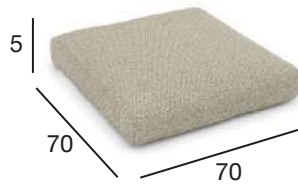

PILLOW ON THE OTTOMAN
0086-1-163