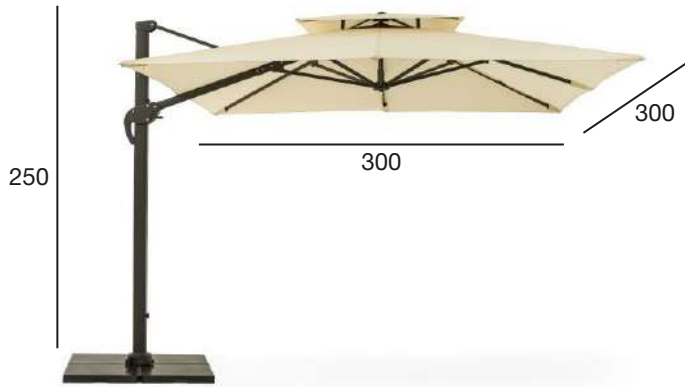

The kit includes black weights of 4 pieces of 30 kg each and a case.

VARALLO COLLECTION

VARALLO COLLECTION

BEIGE, ALUMINUM

UMBRELLA

1460-72-21

ANTHRACITE, ALUMINUM

UMBRELLA