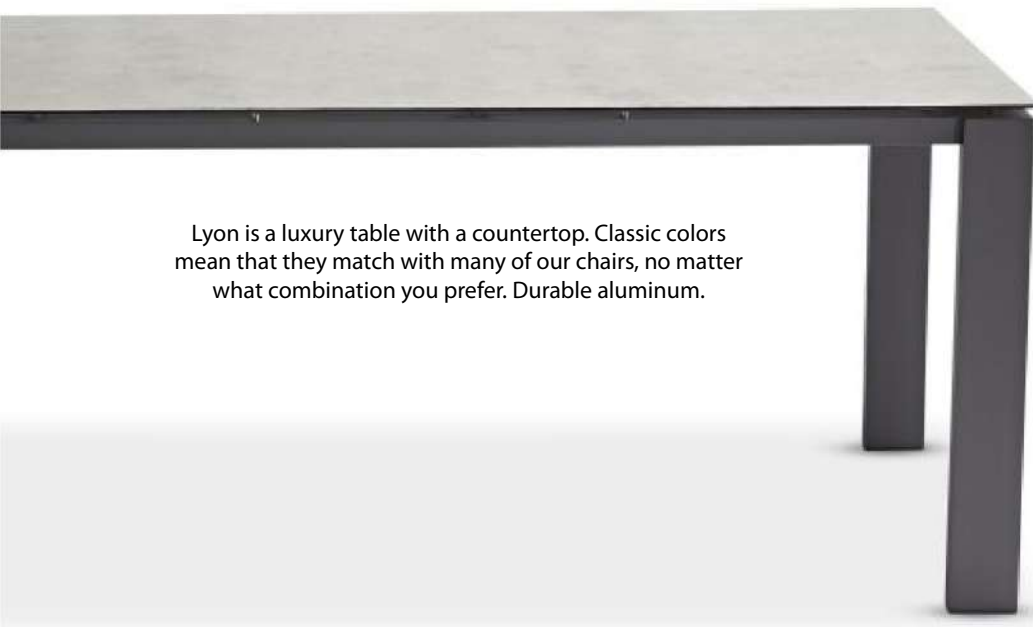

LAMP, ANTHRACITE
0213-72

LYON COLLECTION

LYON COLLECTION

Certified teak,
weather-resistant.

Lyon is a luxury table with a countertop. Classic colors mean that they match with many of our chairs, no matter what combination you prefer. Durable aluminum.