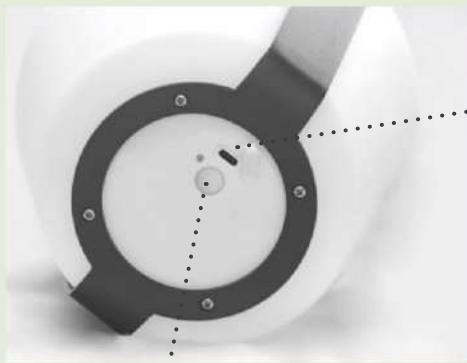

SOLNA COLLECTION

The SOLNA collection consist of a series of mobile outdoor LED lamps in 3 different sizes: small table lamps, large table or floor lamps and extra large floor lamps.

The light bulbs are made of rotation moulded PE and all frames are made of powder coated aluminium. The frames are available in a series of custom made colours.

In average it takes about 3 to 4 hours to fully charge each lamp with a simple USB cable and (depending on the light intensity) each lamp has a battery life of around 8 to 10 hours.

Each lamp has two light temperature settings (candle light warm white and cool white) and two brightness settings (50% and 100%). You can also choose for the candle light flickering mode.

OPERATING INSTRUCTIONS

Press button

Button can be used in 5 light settings. Simply press the button and press again to change lighting position from 50% to 100%.

Press 1: ON / 100% cold white (6000k)

Press 2: 50% cold white (6000k)

Press 3: 100% warm white (3000k)

Press 4: 50% warm white (3000k)

Press 5: candle light flickering, warm white (3000k)

OFF: press button for 2 seconds

USB CHARGING

Each lamp has a USB-C connection port. Connect to a computer or wall outlet adapter with included wire.

Charging duration

Small: 2 hours (500 mA)

Large: 3-4 hours (1200 mA)

Xtra large: 4-5 hours (1200 mA)

Min / Max battery life

Small: 5 to 8 hours

Large: 6 to 10 hours

Xtra large: 6 to 10 hours

Lithium batteries

Small: 1 battery, 500ma

Large: 1 battery, 2000 ma

Xtra large: 2 batteries, 4400 ma

USB charging
Incl. 2m USB-C cable

diffuser
Polyethylene

frame
Powder coated aluminium

TECHNICAL INFORMATION

five lighting settings

weatherproof

durable lithium battery

sustainable

operates up to 10 hours

warm / cool LED lighting

USB chargeable

2 year warranty