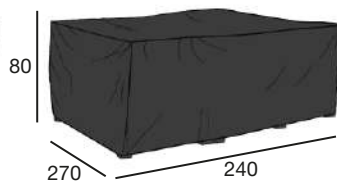

COVER
DINING GROUP
1024-8