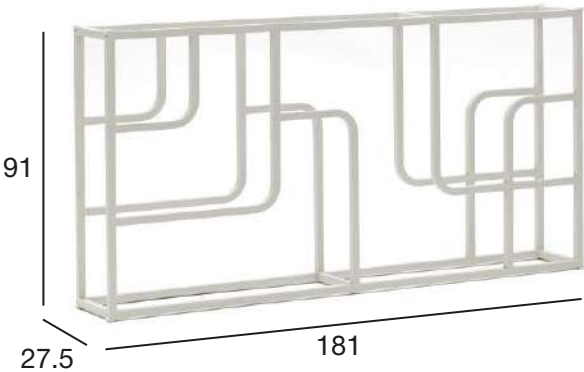

SKARA COLLECTION

Rectangular White Frame

SKARA COLLECTION

RECTANGULAR ANTHRACITE FRAME
0220-72

RECTANGULAR WHITE FRAME
0220-50

SOLNA COLLECTION

SOLNA COLLECTION

The SOLNA collection consist of a series of mobile outdoor LED lamps in 3 different sizes: small table lamps, large table or floor lamps and extra large floor lamps.