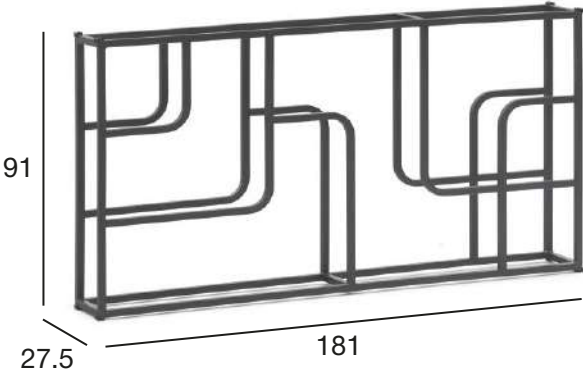

SKARA COLLECTION

RECTANGULAR ANTHRACITE FRAME
0220-72