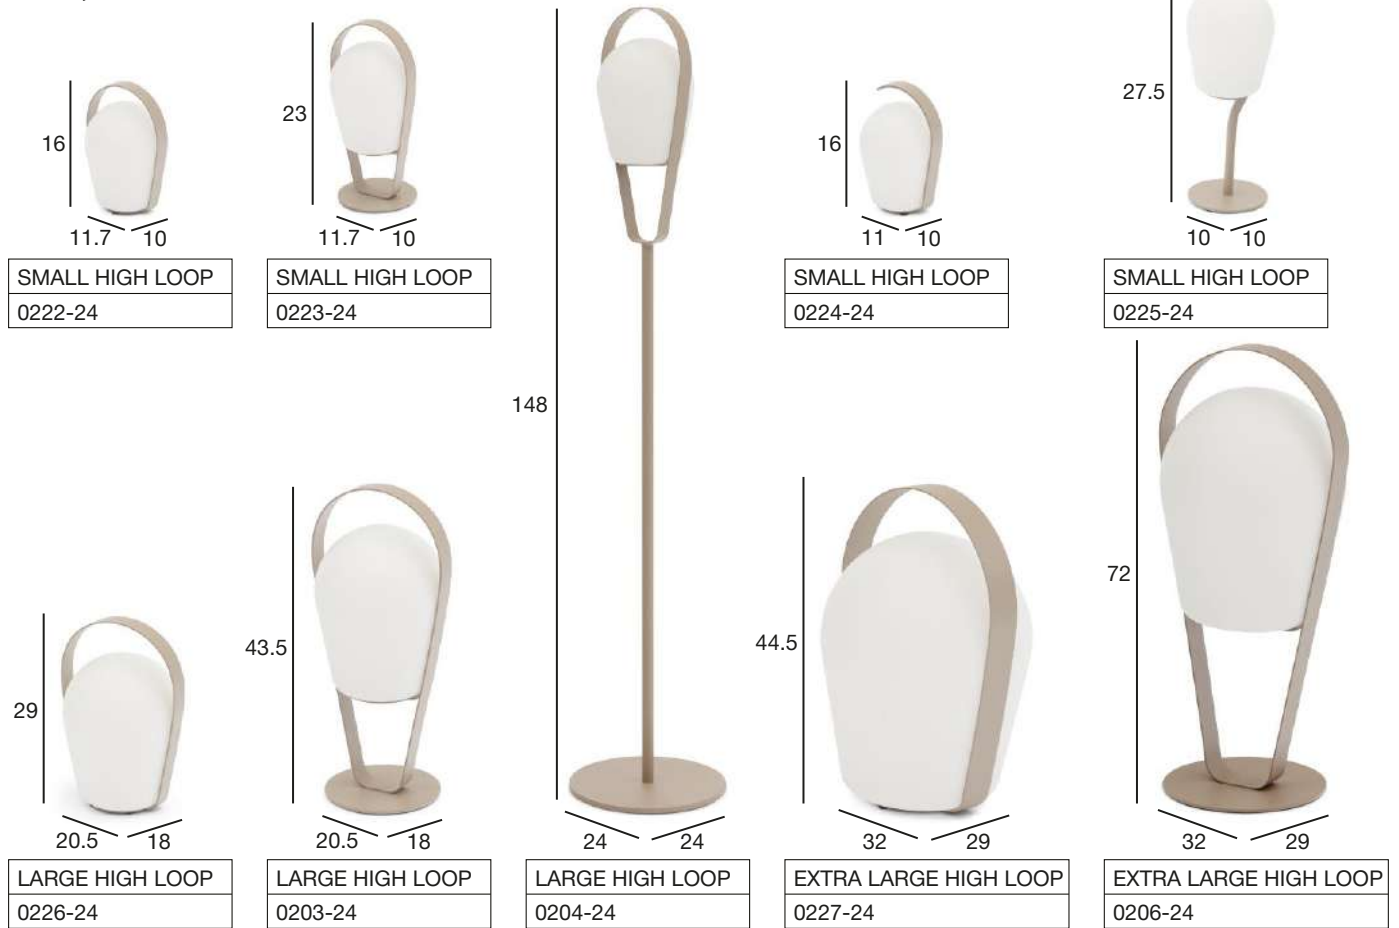

LARGE TOP LOOP

LARGE HIGH LOOP

XTRA LARGE HIGH LOOP

SOLNA COLLECTION

SOLNA COLLECTION

BEIGE, ALUMINUM

GREY, ALUMINUM

STOCKHOLM COLLECTION