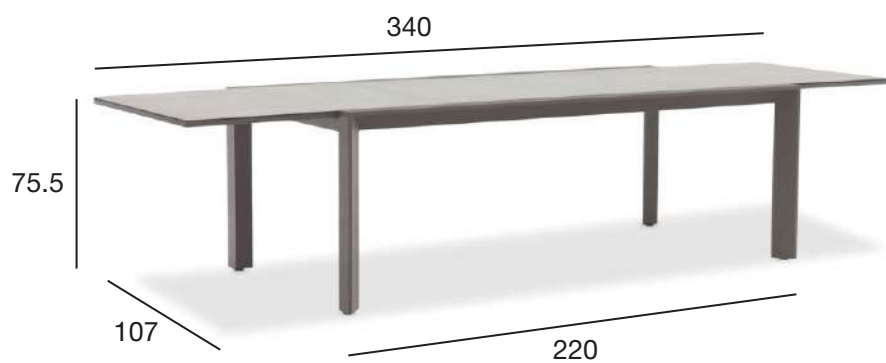

NORA COLLECTION

EXTENSION TABLE
0114-72-7