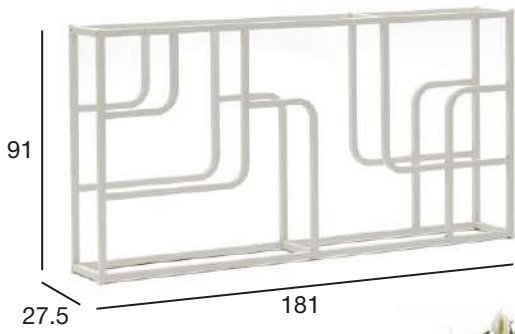

SKARA COLLECTION

Rectangular White Frame