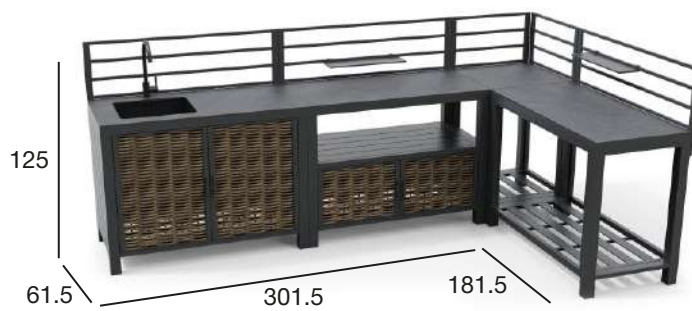

TEAK, ALUMINUM

DIRECT KITCHEN

4950-4940

CORNER KITCHEN

4950-4941

ARTIFICIAL RATTAN, ALUMINUM

DIRECT KITCHEN

4951-4953