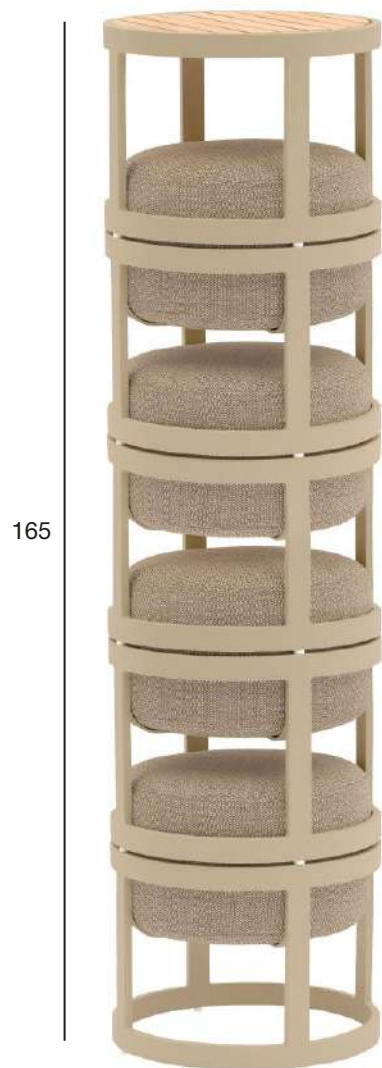

0142-72

75

DIA 120

DINING TABLE / ROUND

0142-72-8

TRELLEBORG COLLECTION

TRELLEBORG COLLECTION

The Bloom Trolley is fully knock down and consists of 5 pieces. The frame can easily be assembled and the Bloom serving tray is simply positioned on top.

TRELLEBORG COLLECTION

TRELLEBORG COLLECTION

BLOOM TROLLEY
0186-72

TUMBA COLLECTION

TUMBA COLLECTION

DIA 42

165

“Great solution for small outdoor spaces!”