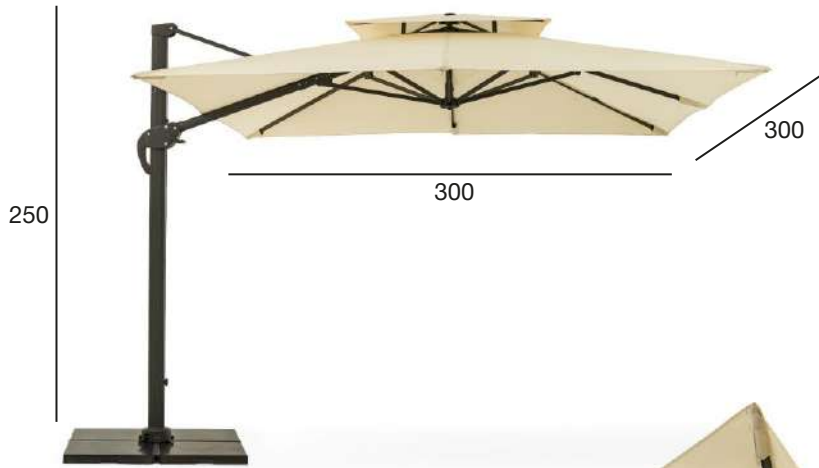

VARALLO COLLECTION